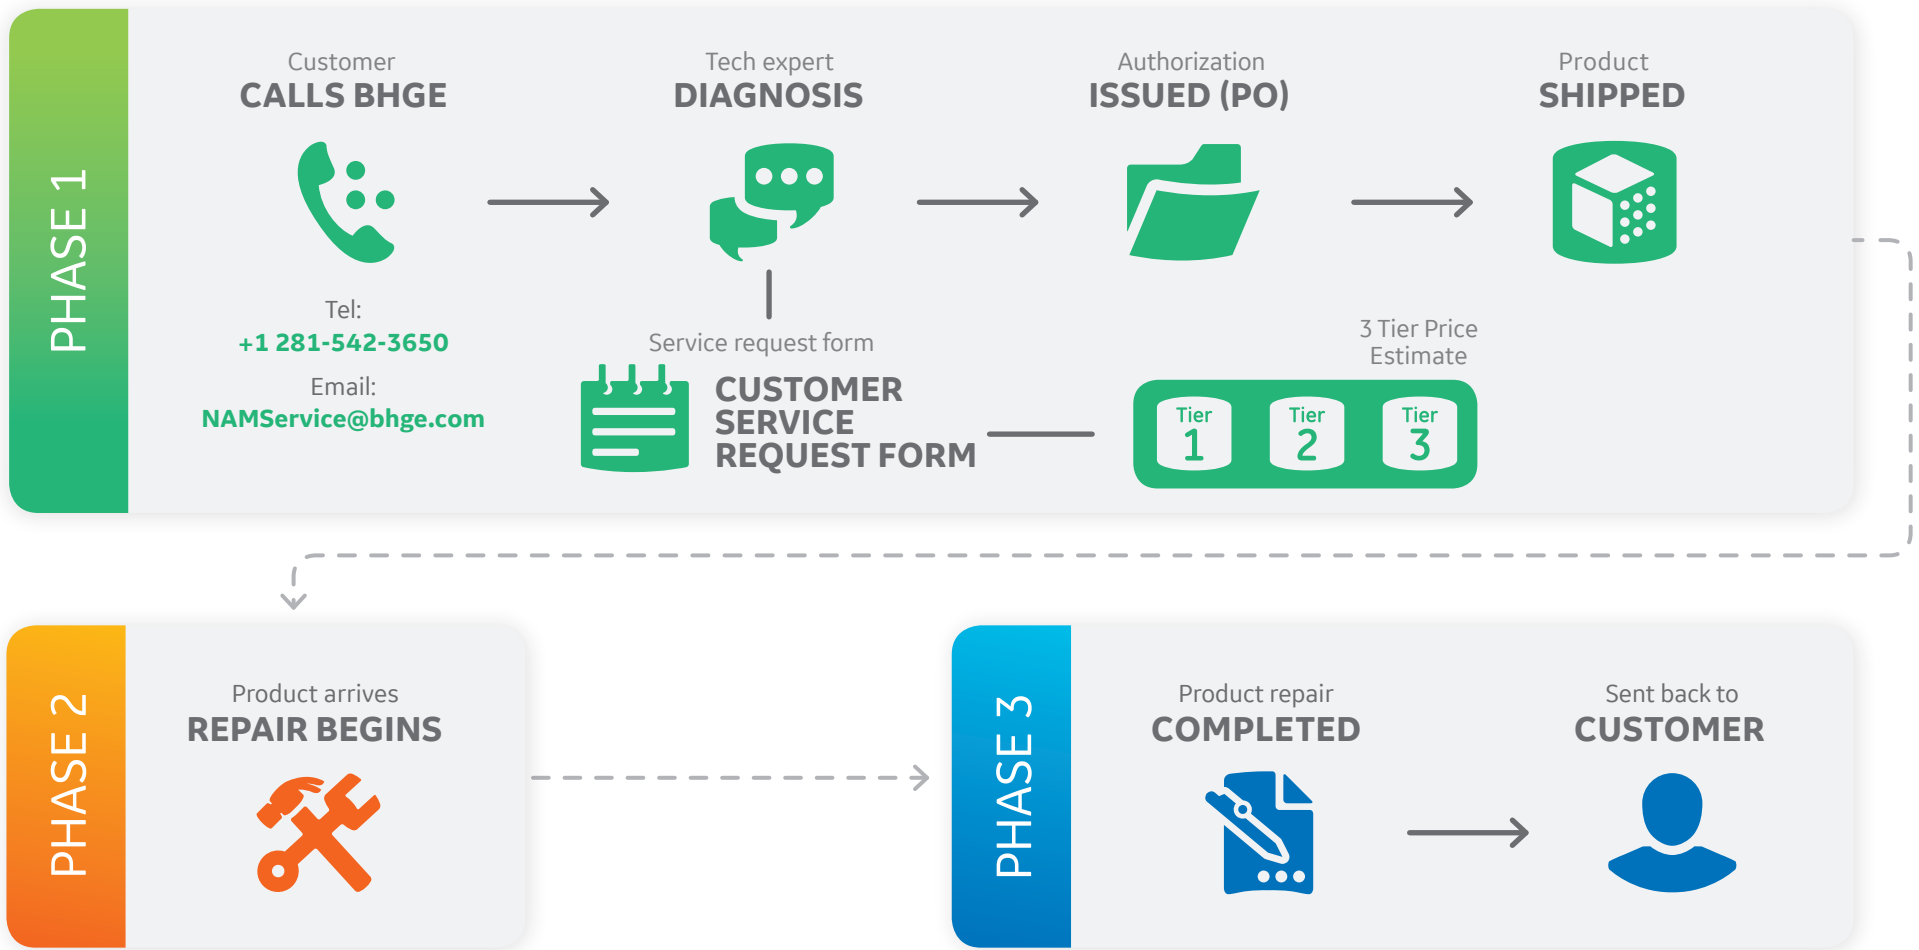

RVI AVAILABILITYWORKS!

Streamlined VideoProbe™ Repair Process

ge-mcs.com

© 2019 Baker Hughes, a GE company, LLC – All rights reserved.

BHGE reserves the right to make changes in specifications and features shown herein, or discontinue the product described at any time without notice or obligation. Contact your BHGE representative for the most current information. The BHGE logo is a trademark of Baker Hughes, a GE company, LLC. Baker Hughes, a GE company, the GE monogram.

GEA31177B (01/2019)